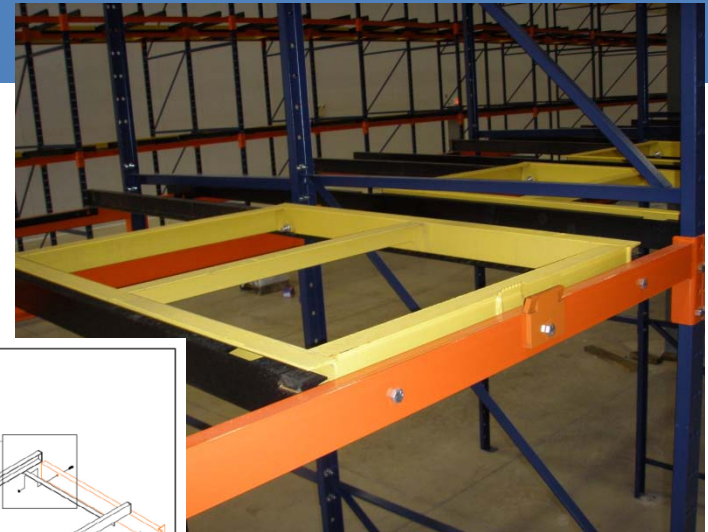

# DeepFlo® Series 50 - PushBak Cart

DeepFlo® PushBak Cart Systems offer a cost-effective option for Last-In, First-Out storage by storing your products on carts that roll back into racks that are two to six pallets deep. DeepFlo® PushBak Systems can increase the storage capacity of a standard rack system by as much as 75% and allow greater selectivity in LIFO rotation with a standard lift truck.

[www.dynamicstorage.com](http://www.dynamicstorage.com)

DSS Pallet Flow Storage Technology is the fastest and most effective system for dynamic warehousing. These systems facilitate the distribution of assorted products. No other warehouse distribution system is easier to manage and provides an ROI in as little as 18 months. Dynamic Storage will help you with your warehousing needs providing customer service and the experience to back up what we do.