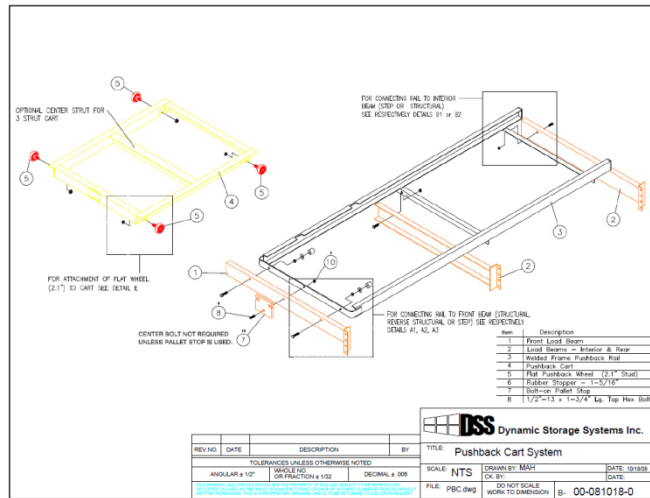

Dynamic Storage Systems Inc.

Call: (813) 385-0511