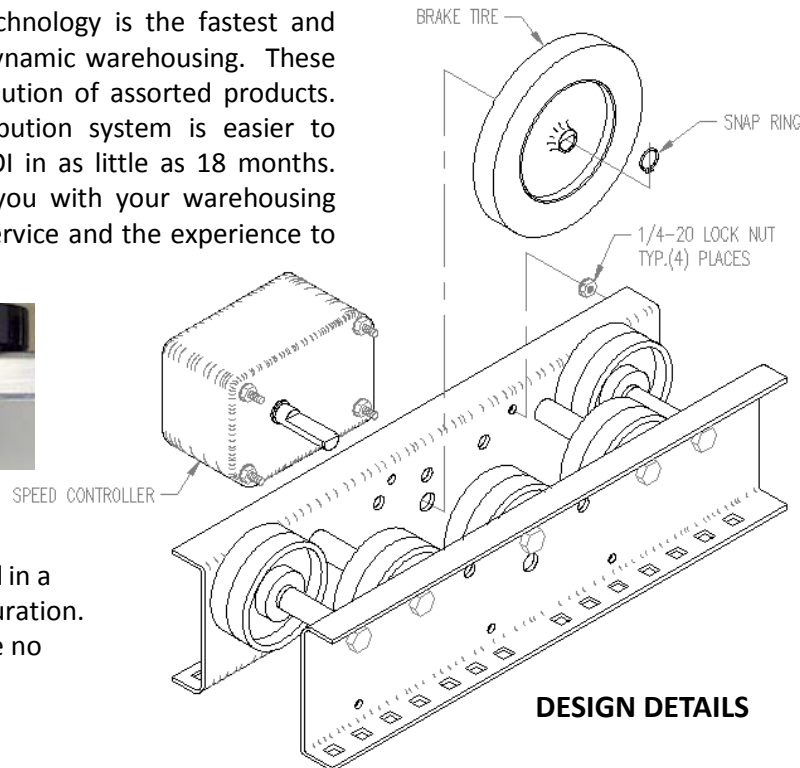

DeepFlo® Series 20 - Speed Controller

DeepFlo® Series 20 Speed Controllers control acceleration and insure loads are conveyed safely. Each unit is pre-lubricated and requires no maintenance. Speed Controllers can be mounted in a direct or indirect tandem mounting configuration. Units are self powered and require no electric or air source.

www.dynamicstorage.com

DeepFlo
STORAGE TECHNOLOGY

DSS Pallet Flow Storage Technology is the fastest and most effective system for dynamic warehousing. These systems facilitate the distribution of assorted products. No other warehouse distribution system is easier to manage and provides an ROI in as little as 18 months. Dynamic Storage will help you with your warehousing needs providing customer service and the experience to back up what we do.